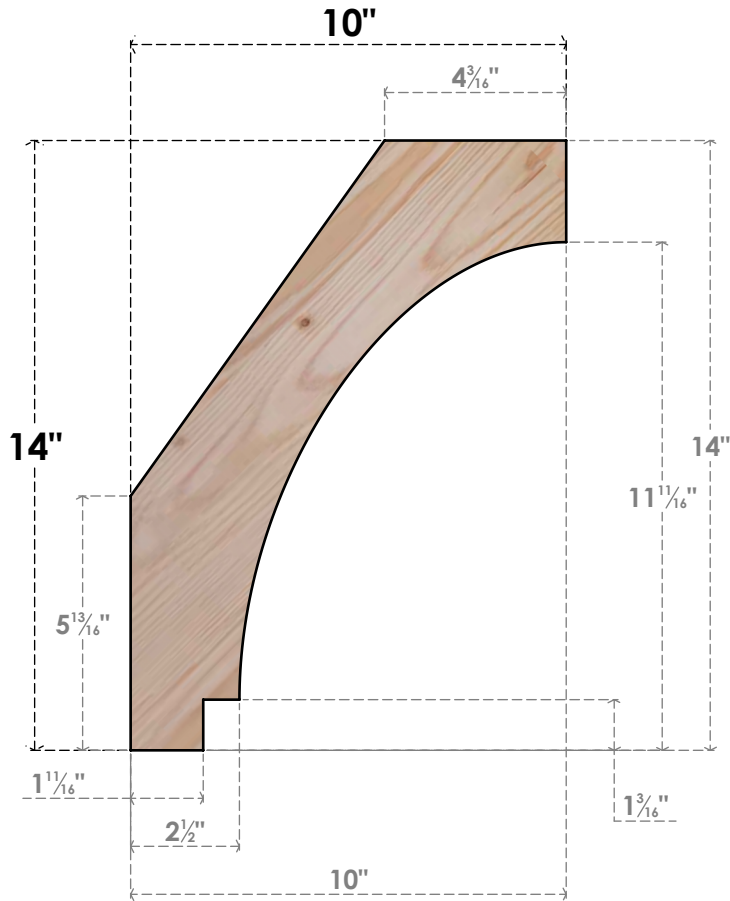

BRC06X10X14IMP00SDF

5 1/2"W X 10"D X 14"H IMPERIAL SMOOTH BRACE, DOUGLAS FIR

SIDE

FRONT

EKENA MILLWORK
 2300 WEST MAIN ST.
 CLARKSVILLE, TX 75426
 TOLL FREE: 866-607-0453
 WWW.EKENAMILLWORK.COM

NOTES

1. INSTALLATION TO BE COMPLETED IN ACCORDANCE WITH MANUFACTURER'S SPECIFICATIONS.
2. DRAWING MAY NOT BE TO SCALE
3. THIS DRAWING IS INTENDED FOR DESIGN AND PLANNING PURPOSES ONLY.
4. ALL INFORMATION CONTAINED HEREIN WAS CURRENT AT THE TIME OF DEVELOPMENT BUT MUST BE REVIEWED AND APPROVED BY THE PRODUCT MANUFACTURER TO BE CONSIDERED ACCURATE.
5. PRODUCTS ARE NOT KILN DRIED. THIS ITEM IS UNIQUE AND WILL CONTAIN THE NATURAL VARIATIONS THAT THE WOOD SPECIES OFFERS. THIS MAY RESULT IN VARIATIONS UP TO 1/4"